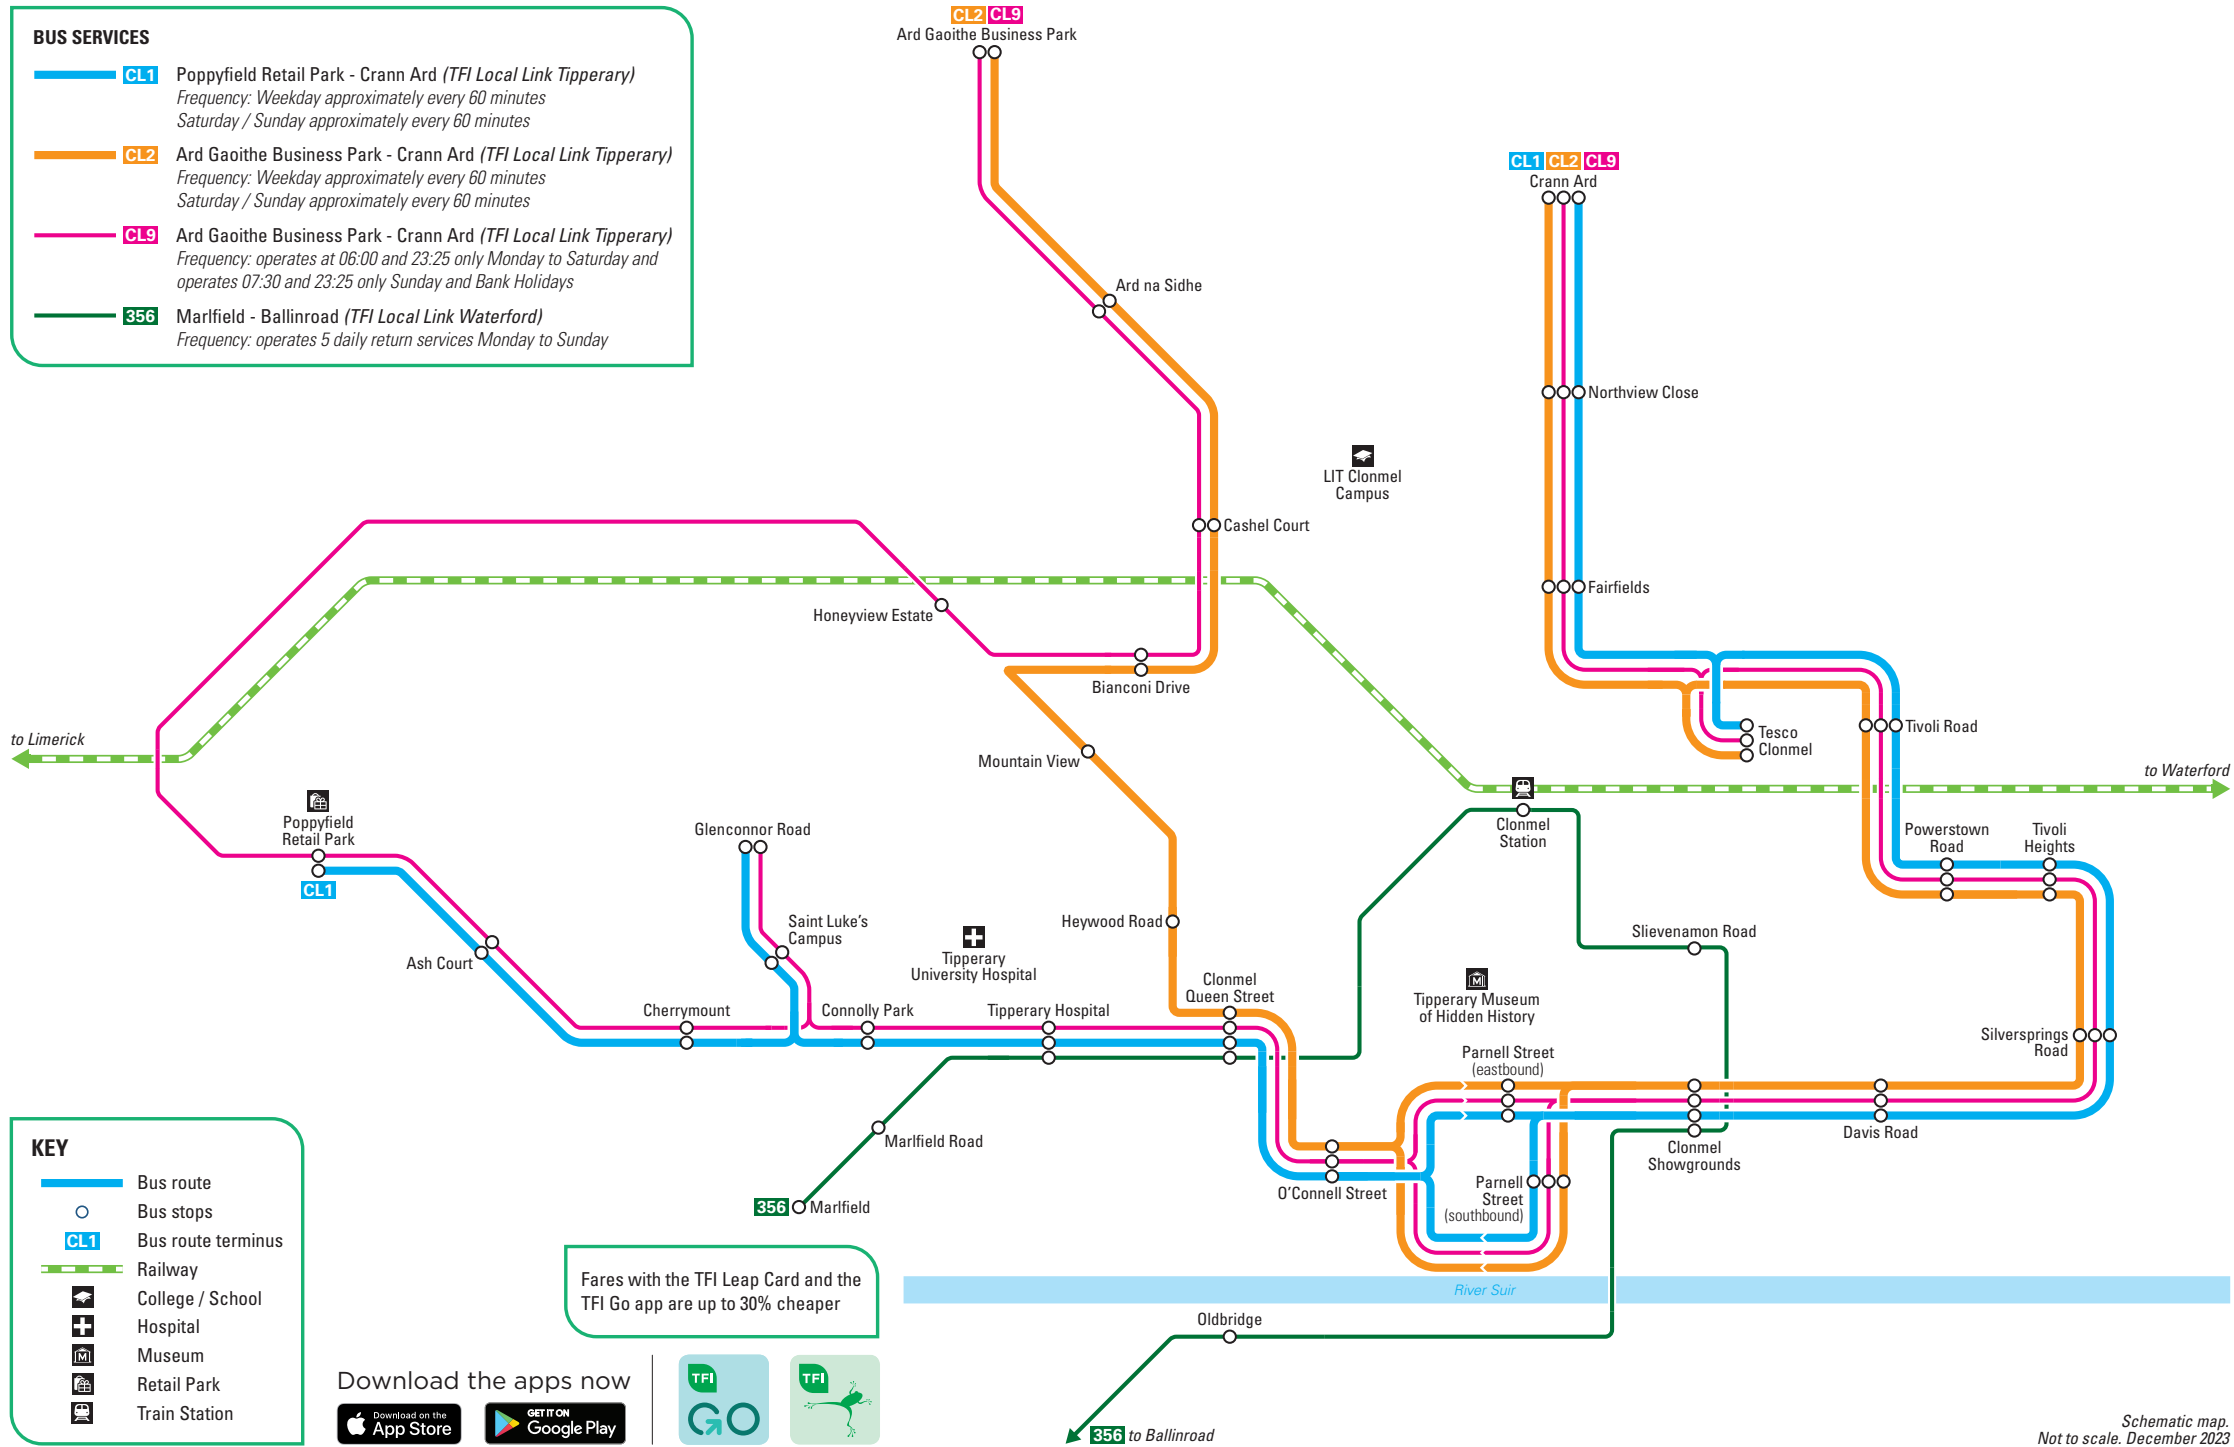

# Clonmel Town Bus services

## BUS SERVICES

- CL1** Poppyfield Retail Park - Crann Ard (TFI Local Link Tipperary)  
Frequency: Weekday approximately every 60 minutes  
Saturday / Sunday approximately every 60 minutes
- CL2** Ard Gaoithe Business Park - Crann Ard (TFI Local Link Tipperary)  
Frequency: Weekday approximately every 60 minutes  
Saturday / Sunday approximately every 60 minutes
- CL9** Ard Gaoithe Business Park - Crann Ard (TFI Local Link Tipperary)  
Frequency: operates at 06:00 and 23:25 only Monday to Saturday and operates 07:30 and 23:25 only Sunday and Bank Holidays
- 356** Marlfield - Ballinroad (TFI Local Link Waterford)  
Frequency: operates 5 daily return services Monday to Sunday

### KEY

- Bus route
- Bus stops
- Bus route terminus
- Railway
- College / School
- Hospital
- Museum
- Retail Park
- Train Station

Fares with the TFI Leap Card and the TFI Go app are up to 30% cheaper

Download the apps now