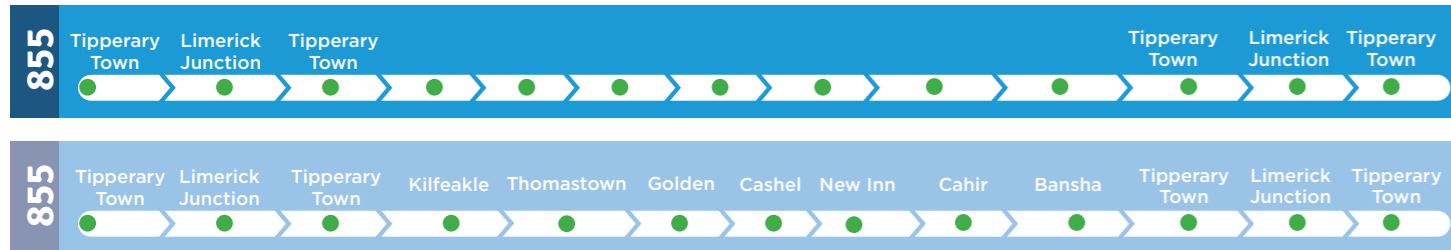

Route 855

Tipperary Town
to Cashel via Limerick
Junction & Cahir

855 Tipperary Town to Cashel via Limerick Junction & Cahir

TIPPERARY TOWN - LIMERICK JUNCTION - TIPPERARY TOWN - BANSHA - CAHIR - NEW INN - CASHEL - GOLDEN - THOMASTOWN - KILFEAKLE - TIPPERARY TOWN - LIMERICK JUNCTION - TIPPERARY TOWN				
Location	Stops	Monday - Saturday		
Tipperary	Abbey Street (River Side) Bus Stop	07:30		
Tipperary	Davitt Street (Service Station) Bus Stop	07:32		
Limerick Junction	Train Station - (Arrive)	07:35		
Limerick Junction	Train Station - (Departure)	07:50	11:50	15:50
Tipperary	Davitt Street (Corny's Pub) Bus Stop	07:53	11:53	15:53
Tipperary	Abbey Street (SuperValu) Bus Stop	07:55	11:55	15:55
Bansha	Bansha Village Bus Stop	08:03	12:03	16:03
Cahir	Abbey Crescent	08:13	12:13	16:13
Cahir	Cahir (Castle Street) Bus stop	08:15	12:15	16:15
Cahir	Cashel Road	08:16	12:16	16:16
New Inn	New Inn Village (Shop)	08:25	12:25	16:25
Cashel	St Patrick's Hospital side	08:34	12:34	16:34
Cashel	Cashel Town Centre (Bake House) Bus Stop	08:35	12:35	16:35
Golden	GAA Centre/Pearce Park	08:42	12:42	16:42
Thomastown	O'Neills Bistro	08:47	12:47	16:47
Kilfeacle	Church	08:52	12:52	16:52
Tipperary Town	Abbey Street (River Side) Bus Stop	09:00	13:00	17:00
Tipperary	Davitt Street (Service Station) Bus Stop	09:02	13:02	17:02
Limerick Junction	Train Station - (Arrive)	09:05	13:05	17:05